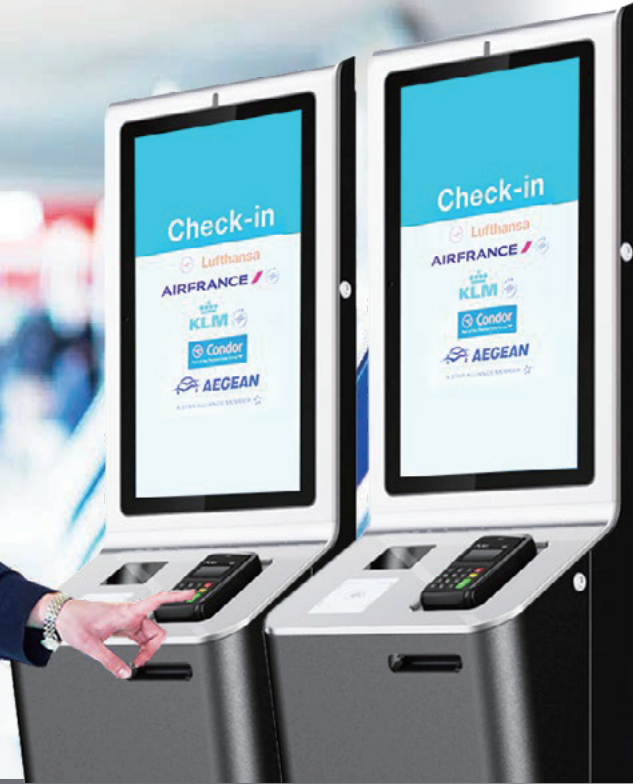

# BW-Series

21.5" / 27" / 32"

Multifunctional Modular Kiosk

*Efficient Intelligence at Your Service*

**MAXIMUM STYLE, EFFICIENCY AND LONGEVITY** for Retail Automation and Self-Service Solutions

**Endless Possibilities: Explore Innovative Ways to Create Superior Customer Experiences**

Check-in & Check-out

Ordering & Payment

Information & Marketing

Ticketing & Digital Coupons

## SMART Retail Solution for Superior Customer Experience Product + Software + Service

**BW-Series:**  
Standing

Easy Maintenance  
Paper Roll Storage

**BW-Series:**  
Wall Mounted

## BW-Series: Multifunctional Modular Self-Service Kiosk Solution